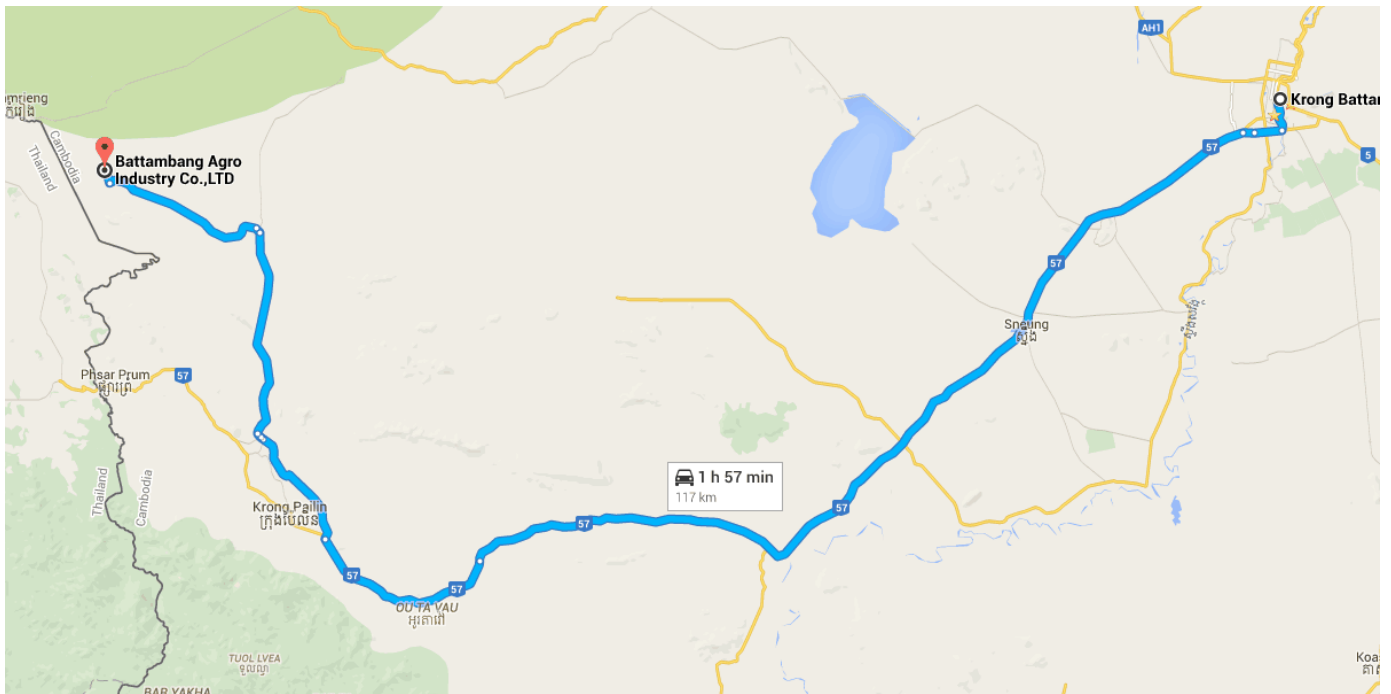

Directions from Krong Battambang to Battambang Agro Industry Co.,LTD

Krong Battambang
Cambodia

Take 159 D to 700

2.3 km / 3 min

↑ 1. Head south on Street 202 toward Street 209

230 m

↘ 2. Turn right toward 159 D

150 m

↙ 3. Turn left onto 159 D

2.0 km

Follow National Hwy 57 to Krong Pailin

79.3 km / 1 h 13 min

↘ 4. Turn right onto 700

1.8 km

↑ 5. Continue onto National Hwy 57

700 m

- 6. At the roundabout, take the 2nd exit and stay on **National Hwy 57**
63.6 km
- 7. Continue onto **National Hwy 57**
13.1 km

Take **160** to your destination in Battambang

35.4 km / 40 min

- 8. Turn **right**
8.4 km
- 9. Continue onto **160**
220 m
- 10. At the roundabout, take the **1st** exit and stay on **160**
300 m
- 11. Turn **right** to stay on **160**
13.9 km
- 12. Slight **left** toward **Rd 160**
400 m
- 13. Continue onto **Rd 160**
11.1 km
- 14. Slight **right**
1.0 km
- 15. Turn **right**
 - i** Destination will be on the right
 160 m