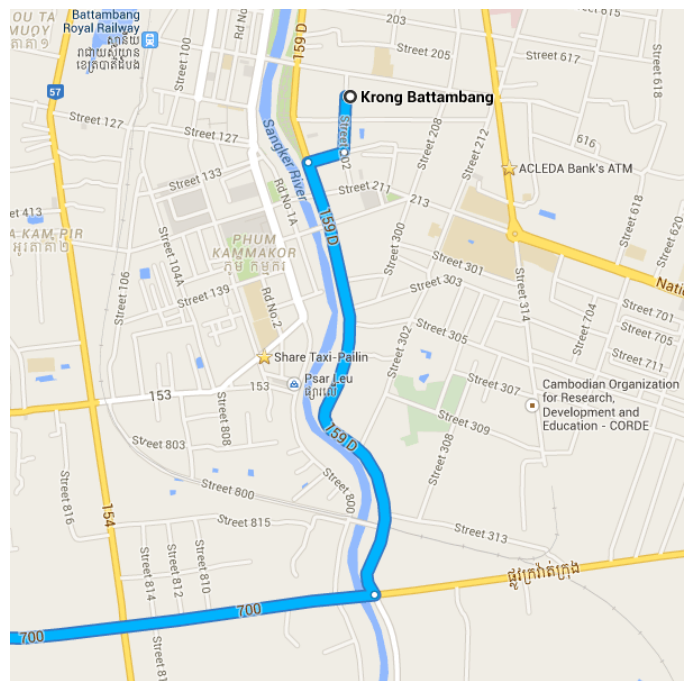

Directions from Krong Battambang to Battambang Agro Industry Co.,LTD

Krong Battambang
Cambodia

Take 159 D to 700

2.3 km / 3 min

↑ 1. Head south on Street 202 toward Street 209

230 m

↘ 2. Turn right toward 159 D

150 m

↙ 3. Turn left onto 159 D

2.0 km

Follow National Hwy 57 to Krong Pailin

79.3 km / 1 h 13 min

↘ 4. Turn right onto 700

1.8 km

↑ 5. Continue onto National Hwy 57

700 m

- 6. At the roundabout, take the 2nd exit and stay on **National Hwy 57**
63.6 km
- 7. Continue onto **National Hwy 57**
13.1 km

Take **160** to your destination in Battambang

35.4 km / 40 min

- 8. Turn **right**
8.4 km
- 9. Continue onto **160**
220 m
- 10. At the roundabout, take the **1st** exit and stay on **160**
300 m
- 11. Turn **right** to stay on **160**
13.9 km
- 12. Slight **left** toward **Rd 160**
400 m
- 13. Continue onto **Rd 160**
11.1 km
- 14. Slight **right**
1.0 km
- 15. Turn **right**
 - i** Destination will be on the right
 160 m