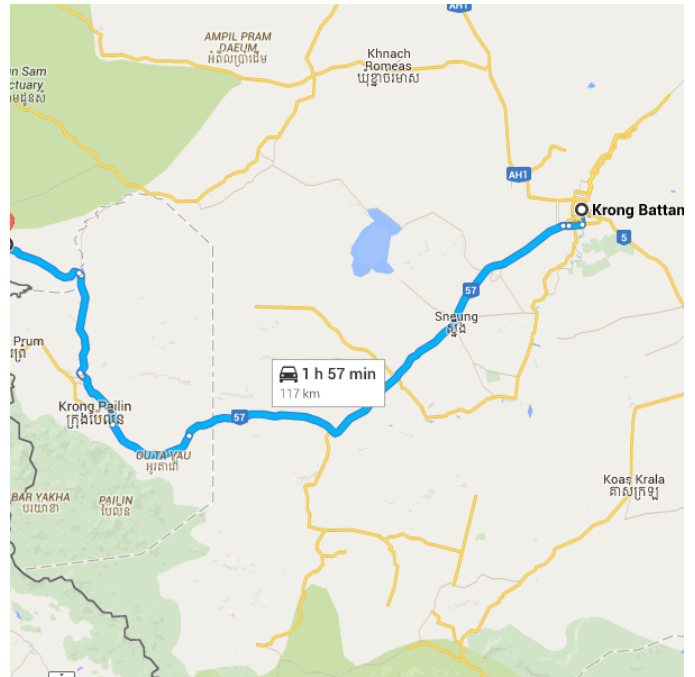

Directions from Krong Battambang to Battambang Agro Industry Co.,LTD

Krong Battambang
Cambodia

Take 159 D to 700

2.3 km / 3 min

↑ 1. Head south on Street 202 toward Street 209

230 m

↘ 2. Turn right toward 159 D

150 m

↙ 3. Turn left onto 159 D

2.0 km

Follow National Hwy 57 to Krong Pailin

79.3 km / 1 h 13 min

↘ 4. Turn right onto 700

1.8 km

↑ 5. Continue onto National Hwy 57

700 m

- 6. At the roundabout, take the 2nd exit and stay on **National Hwy 57**
63.6 km
- 7. Continue onto **National Hwy 57**
13.1 km

Take **160** to your destination in Battambang

35.4 km / 40 min

- 8. Turn **right**
8.4 km
- 9. Continue onto **160**
220 m
- 10. At the roundabout, take the **1st** exit and stay on **160**
300 m
- 11. Turn **right** to stay on **160**
13.9 km
- 12. Slight **left** toward **Rd 160**
400 m
- 13. Continue onto **Rd 160**
11.1 km
- 14. Slight **right**
1.0 km
- 15. Turn **right**
 - i** Destination will be on the right
 160 m