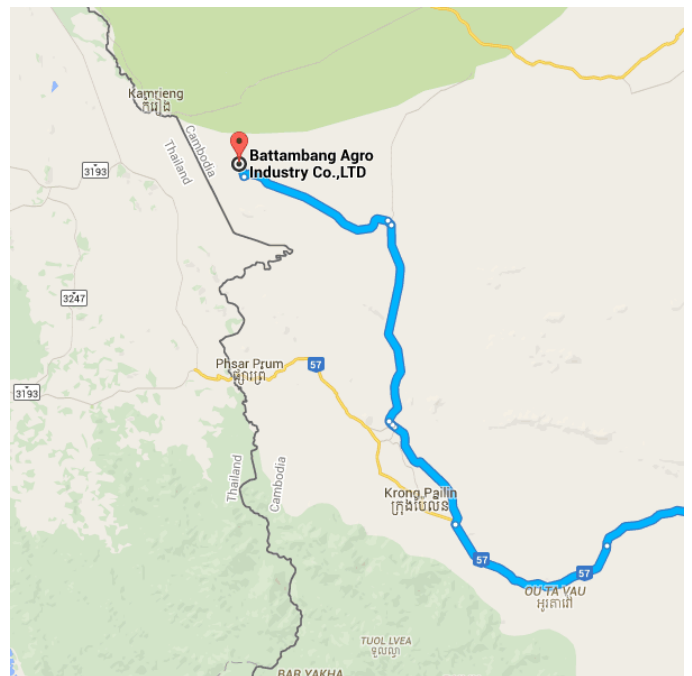

Directions from Krong Battambang to Battambang Agro Industry Co.,LTD

Krong Battambang
Cambodia

Take 159 D to 700

2.3 km / 3 min

↑ 1. Head south on Street 202 toward Street 209

230 m

↘ 2. Turn right toward 159 D

150 m

↙ 3. Turn left onto 159 D

2.0 km

Follow National Hwy 57 to Krong Pailin

79.3 km / 1 h 13 min

↘ 4. Turn right onto 700

1.8 km

↑ 5. Continue onto National Hwy 57

700 m

- 6. At the roundabout, take the 2nd exit and stay on **National Hwy 57**
63.6 km
- 7. Continue onto **National Hwy 57**
13.1 km

Take **160** to your destination in Battambang

35.4 km / 40 min

- 8. Turn **right**
8.4 km
- 9. Continue onto **160**
220 m
- 10. At the roundabout, take the **1st** exit and stay on **160**
300 m
- 11. Turn **right** to stay on **160**
13.9 km
- 12. Slight **left** toward **Rd 160**
400 m
- 13. Continue onto **Rd 160**
11.1 km
- 14. Slight **right**
1.0 km
- 15. Turn **right**
 - i** Destination will be on the right
 160 m